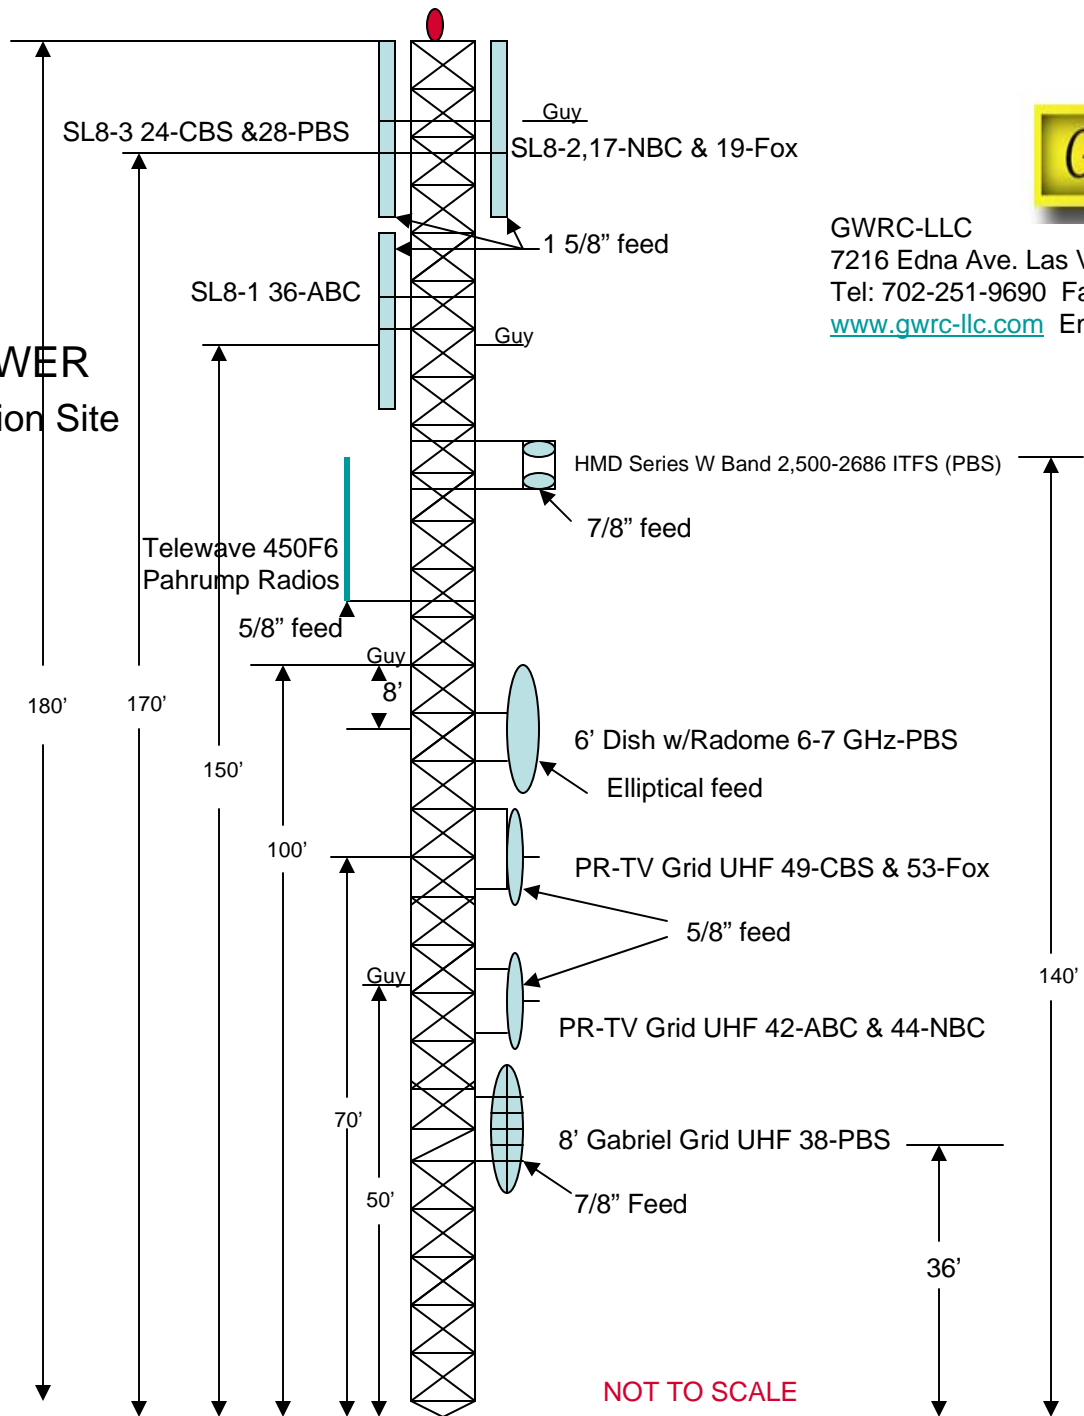

GWRC-LLC
7216 Edna Ave. Las Vegas, NV 89117-3010
Tel: 702-251-9690 Fax: 702-251-9695
www.gwrc-llc.com Email: sales@gwrc-llc.com

Output to Pahrump
17-NBC
19-Fox
24-CBS
28-PBS
36-ABC

PAHRUMP TOWER
Translator Transmission Site

Receive Input
From Potesi
38-PBS
42-ABC
44-NBC
49-CBS
53-Fox