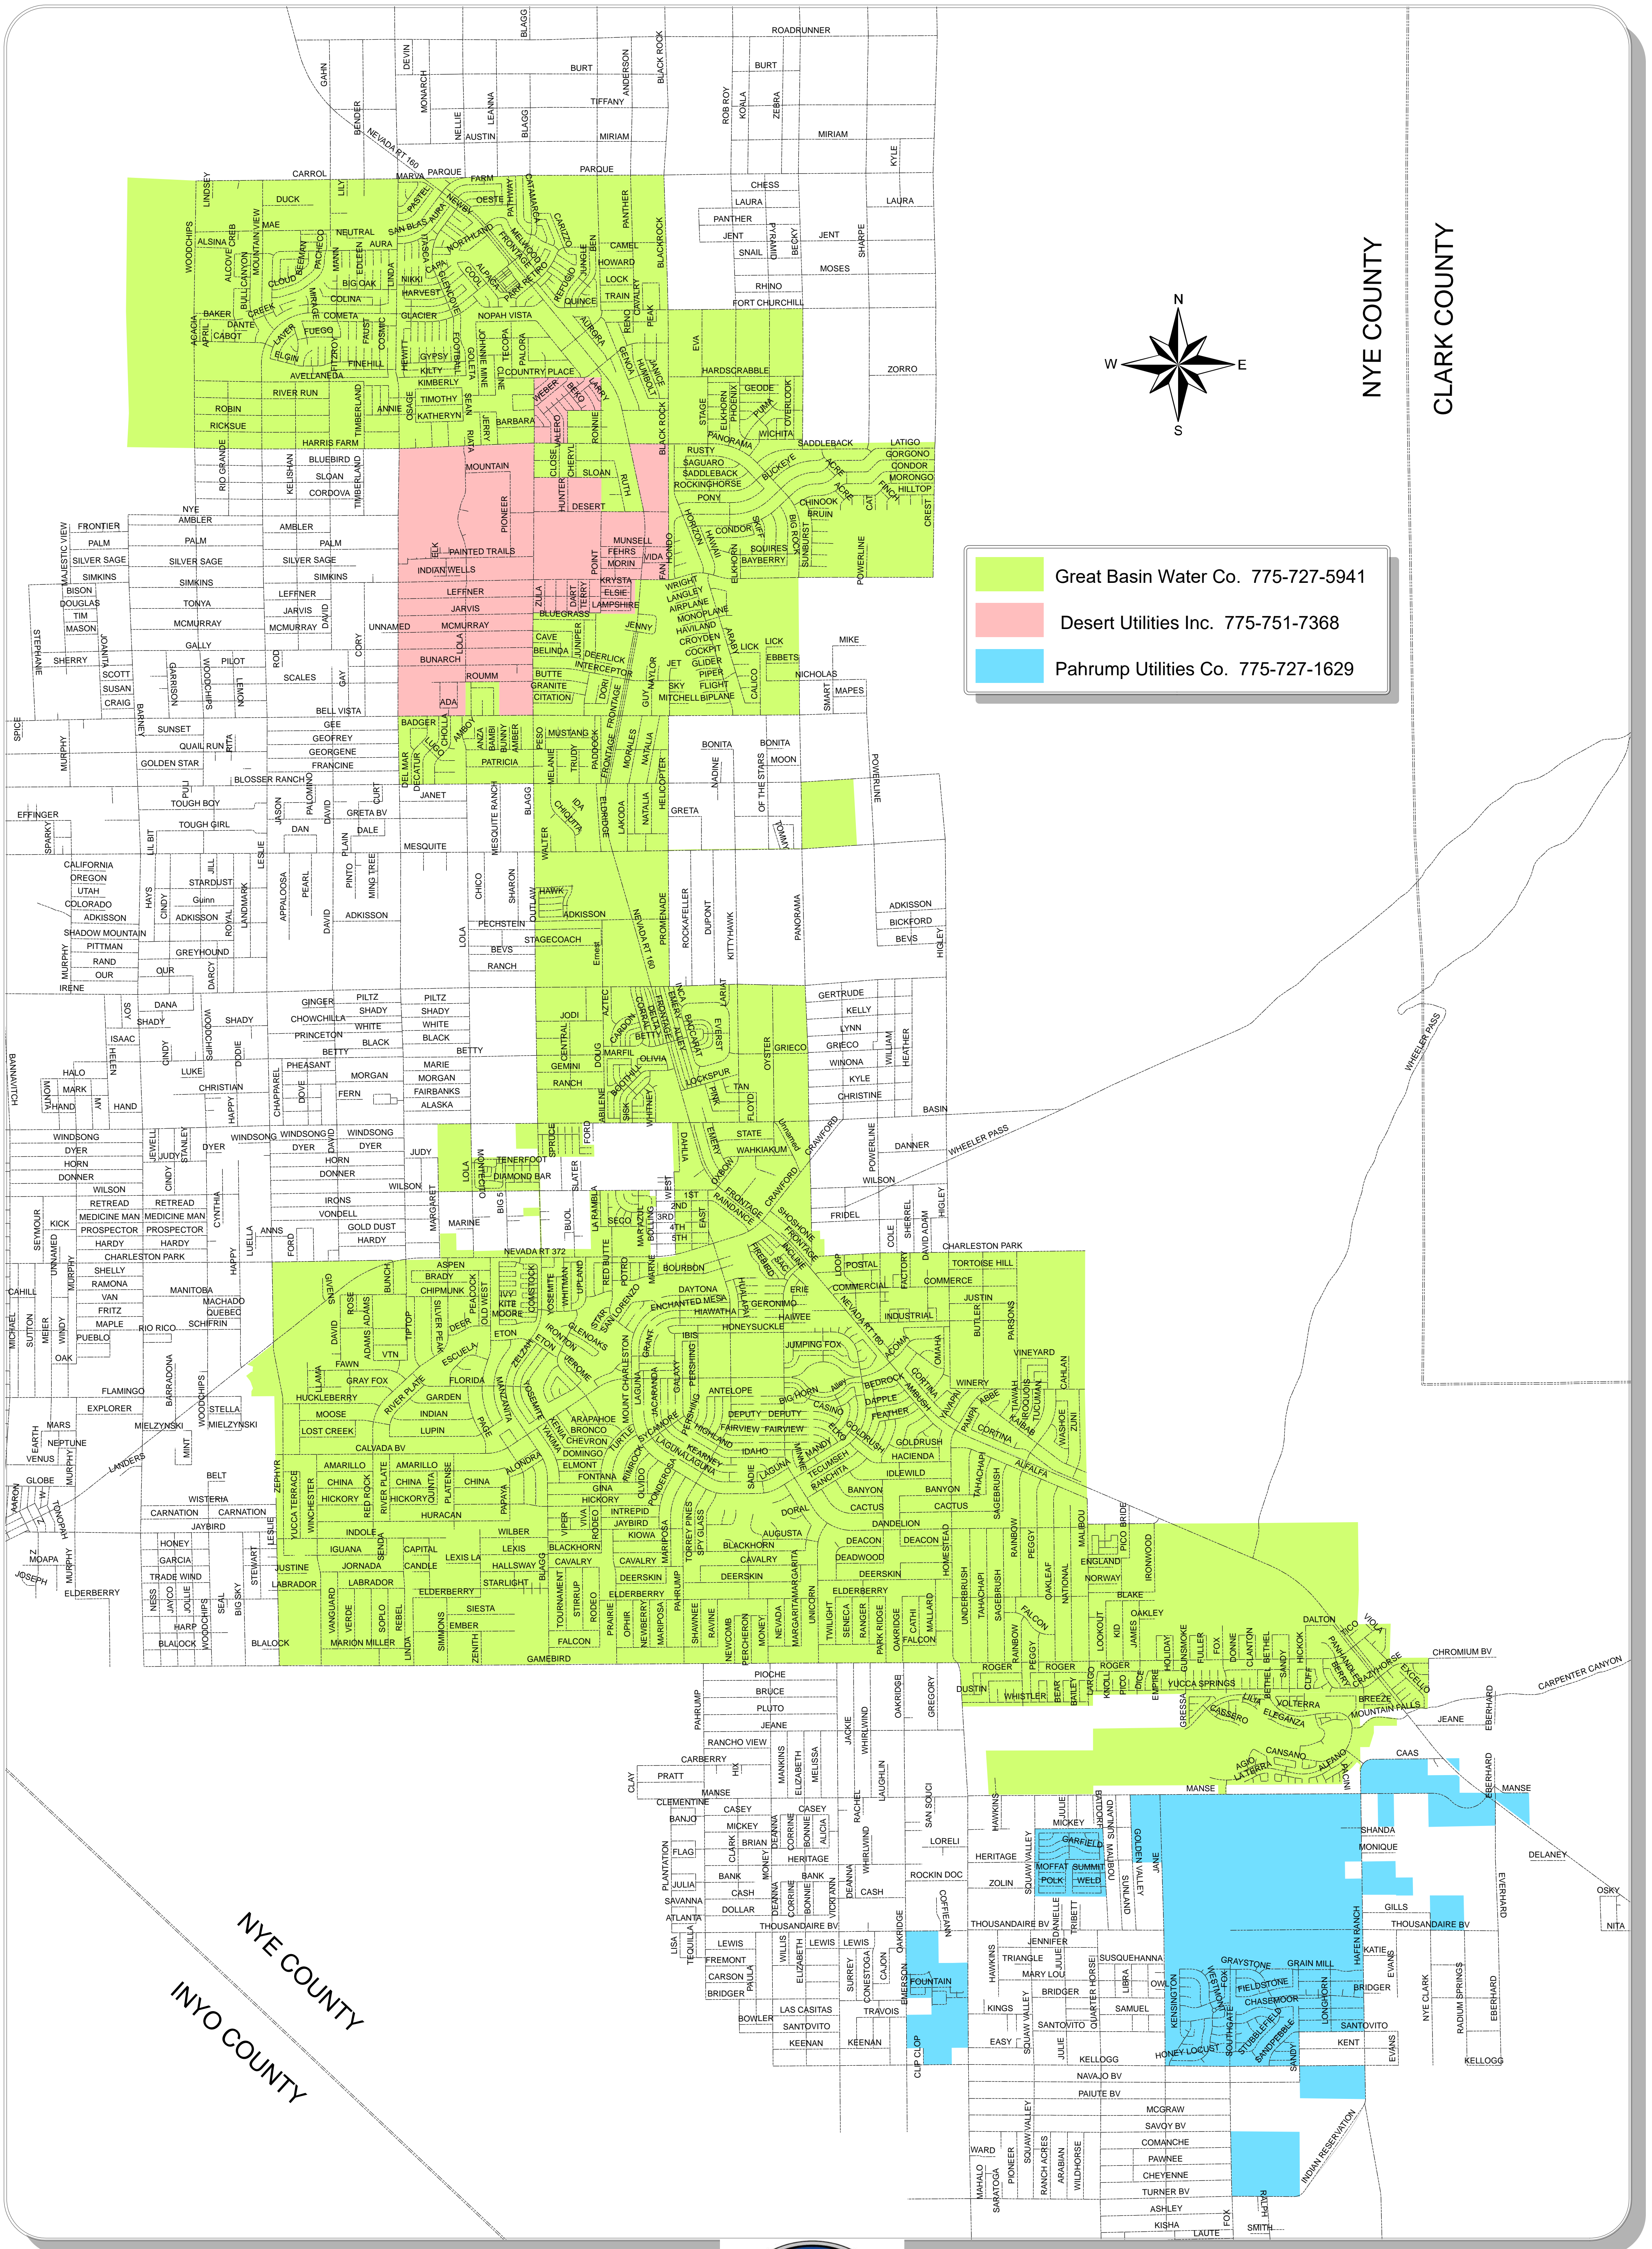

UTILITY TARIFF AREAS

WITHIN THE PAHRUMP REGIONAL PLANNING DISTRICT

0 5,000 10,000 20,000 Feet

This map and the associated data are provided without warranty of any kind. Any resale of this information is prohibited. Copyright © 3/9/2011, Nye County